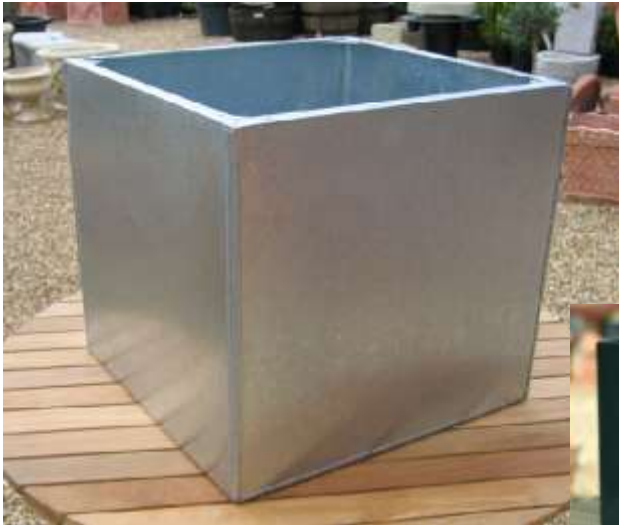

Window Box

Style	Length (MM)	Width (MM)	Height (MM)	Price (inc VAT)
Galvanised	600	200	200	£80.00
Galvanised	900	200	200	£95.00
Galvanised	1200	200	200	£109.00
Powder Coated	600	200	200	£116.00
Powder Coated	900	200	200	£135.00
Powder Coated	1200	200	200	£156.00

Cylinder

Style	Diameter (MM)	Height (MM)	Price (inc VAT)
Galvanised	300	300	£61.00
Galvanised	400	400	£77.00
Galvanised	500	500	£98.00
Galvanised	600	600	£127.00
Powder Coated	300	300	£90.00
Powder Coated	400	400	£111.00
Powder Coated	500	500	£142.00
Powder Coated	600	600	£182.00

Tapered

Style	Height (MM)	Width (MM)	Depth (MM)	Price (inc VAT)
Galvanised	600	350	350	£99.00
Galvanised	700	400	400	£120.00
Galvanised	800	450	450	£143.00
Galvanised	900	500	500	£169.00
Powder Coated	600	350	350	£145.00
Powder Coated	700	400	400	£175.00
Powder Coated	800	450	450	£209.00
Powder Coated	900	500	500	£247.00