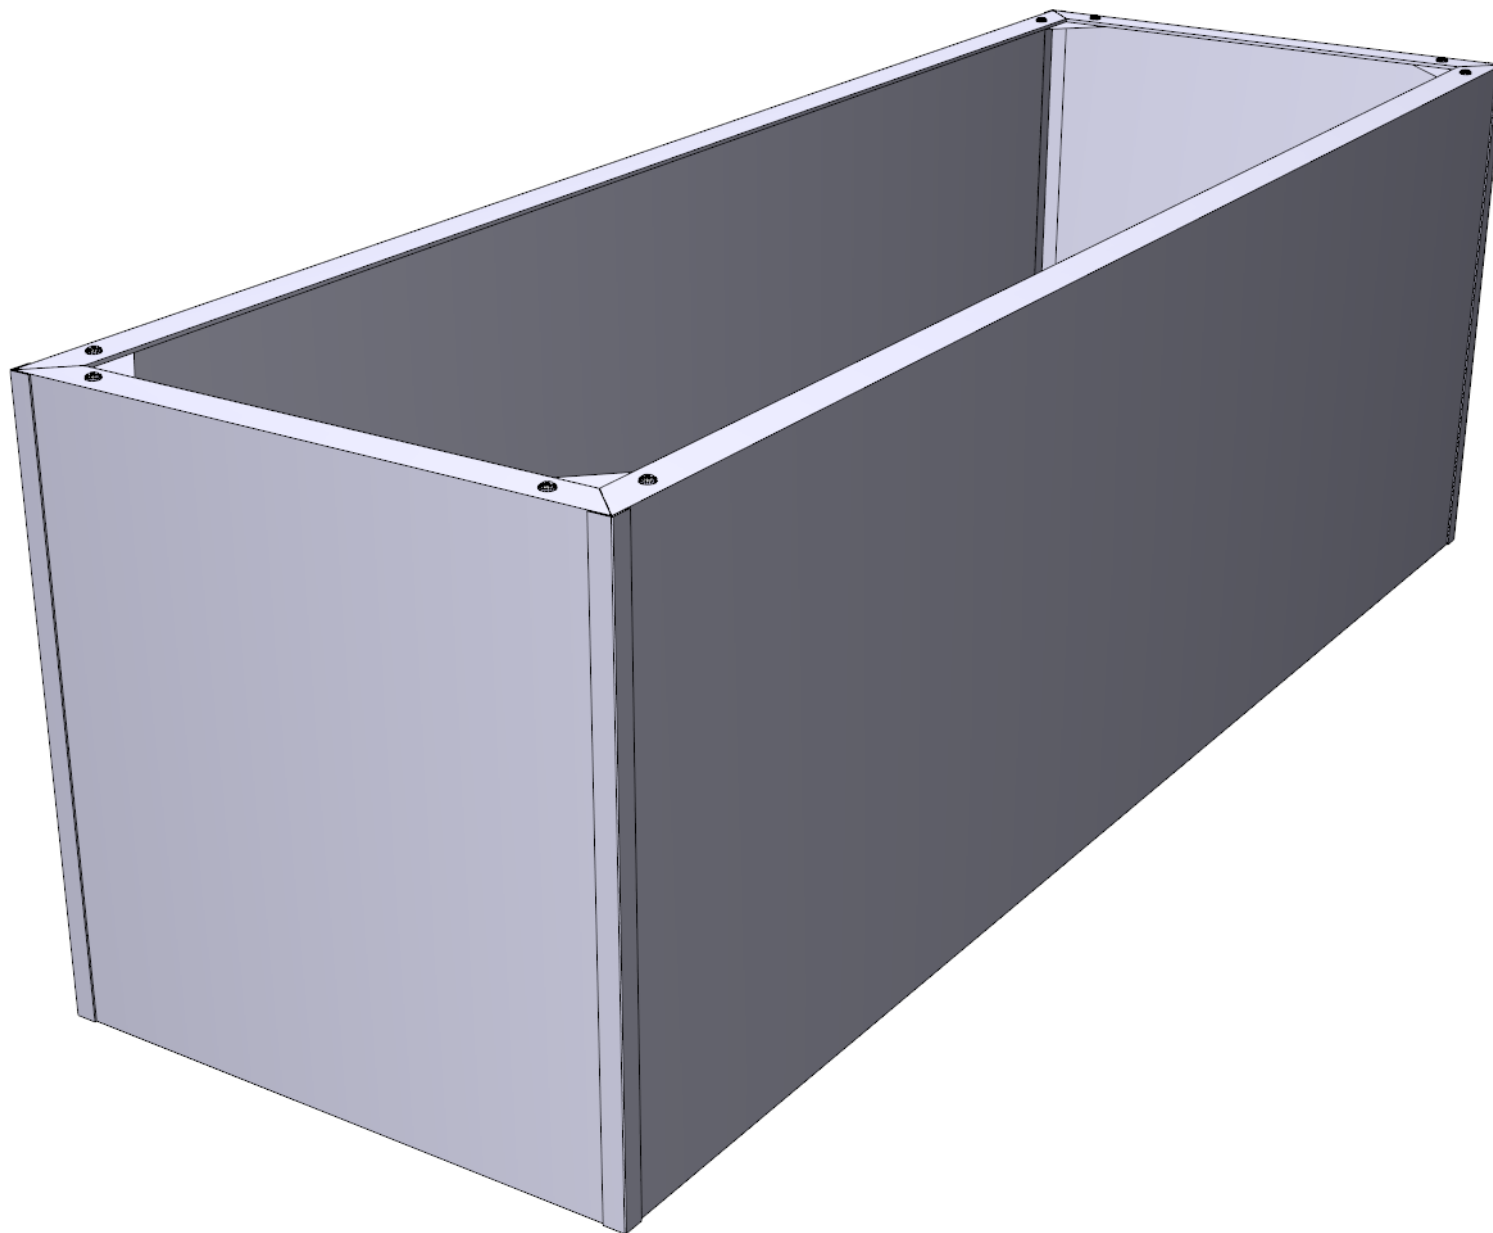

Cedar Nursery
Horsley Road
Cobham
Surrey
KT11 3JX, UK.

Email:
sales@landscaping.co.uk
Website:
www.landscaping.co.uk

Steel Garden Planters

Galvanised Steel Planter
- Lock-form joints
- Riveted corner plates
- Troughs up to 1950mm
- Cubes up to 1000mm

Click the image to activate the 3D model (requires Abode Reader 9 or above)