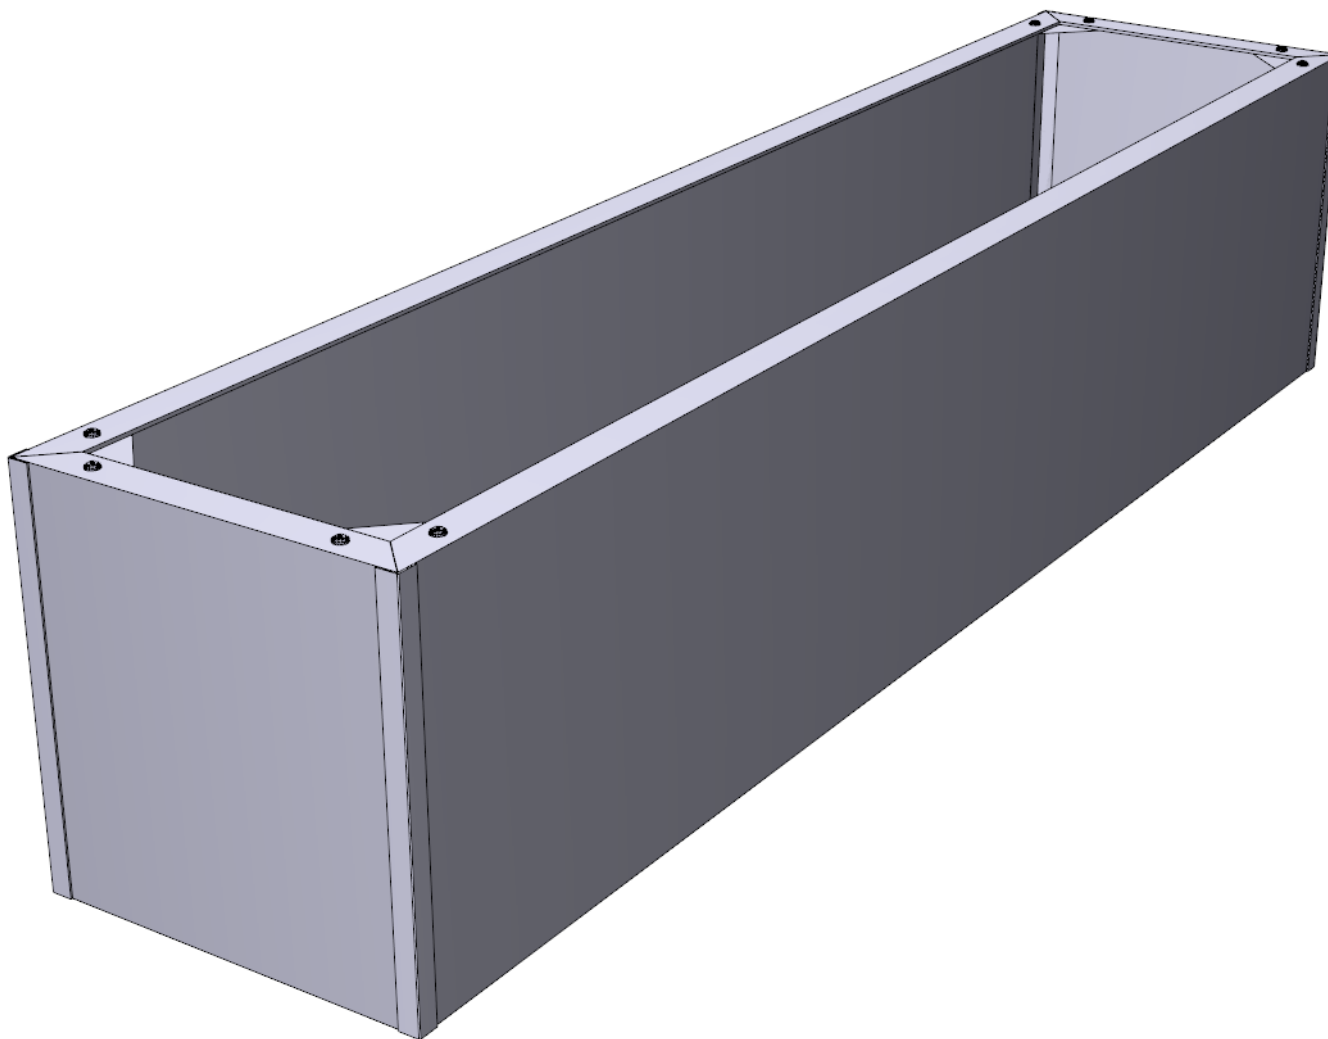

## Steel Garden Planters

- Galvanised Steel Planter
- Lock-form joints
  - Riveted corner plates
  - Troughs up to 1950mm
  - Cubes up to 1000mm

Click the image to activate the 3D model (requires Abode Reader 9 or above)